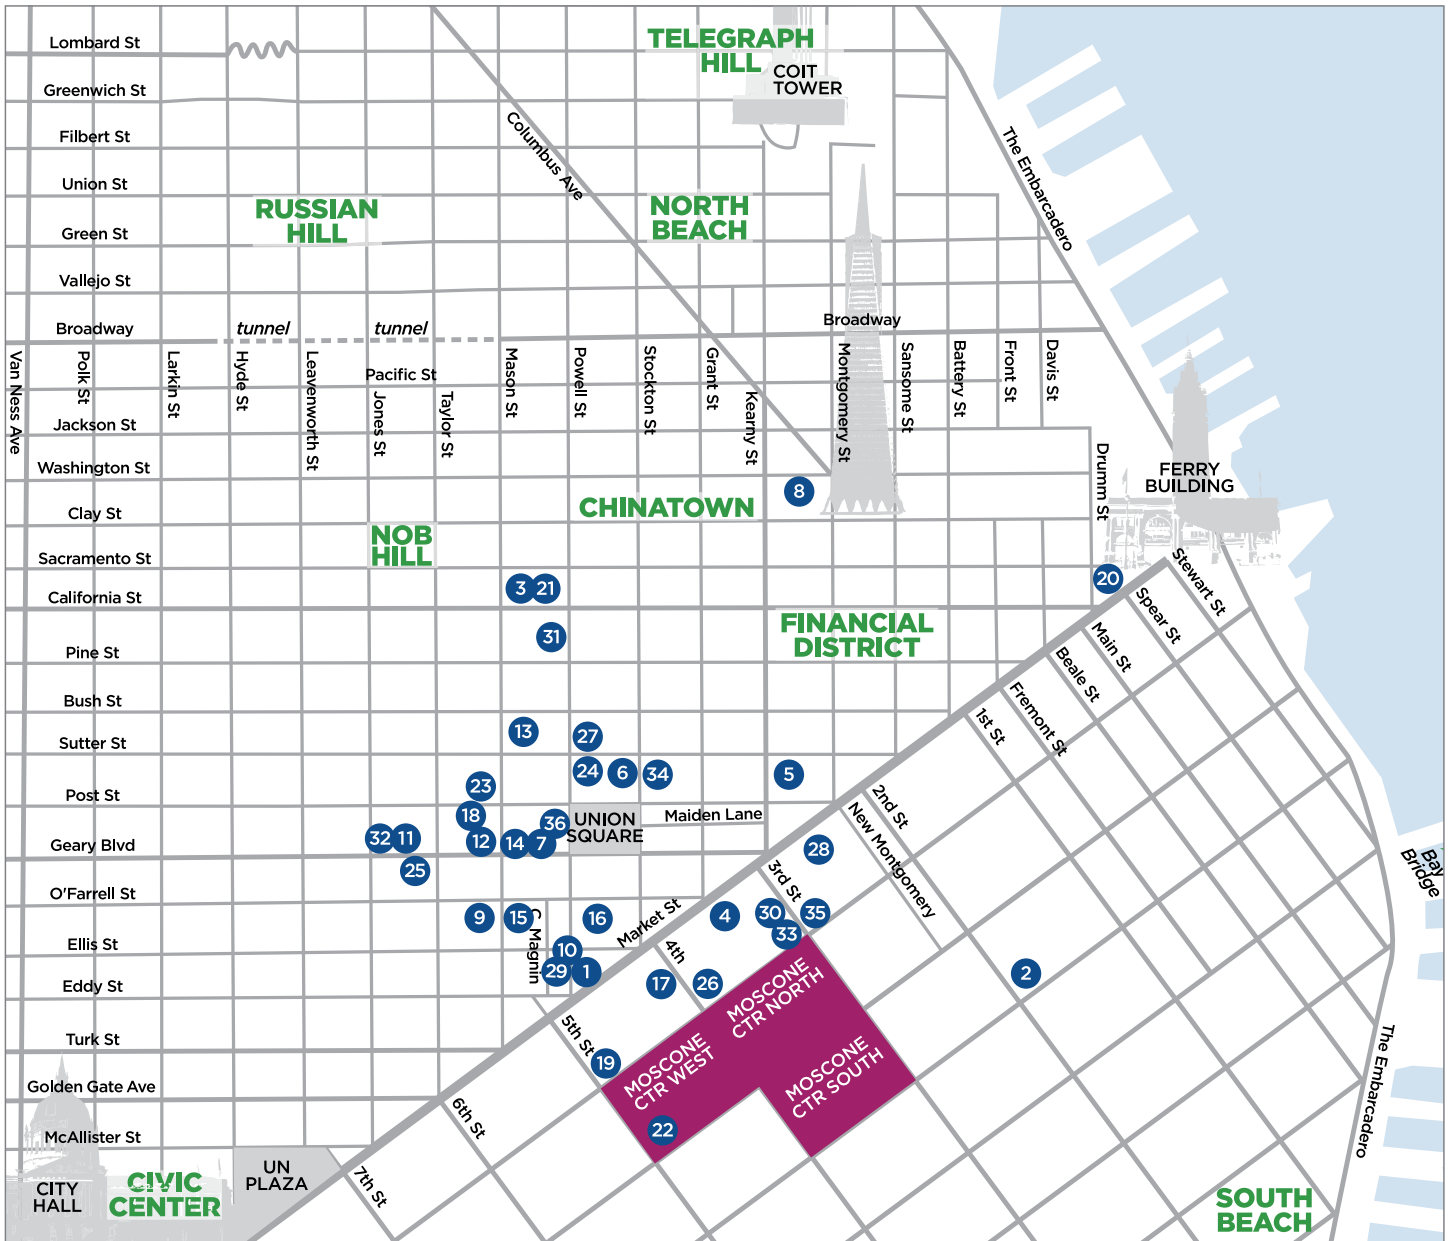

**WORLD DENTAL CONGRESS
SAN FRANCISCO 2019**

Official Hotels

3x Points for Purchases at ADA Official Hotels

Use your ADA® Preferred Rewards Visa Signature® card for your eligible hotel purchases at any of the official meeting hotels during ADA FDI World Dental Congress 2019 and earn triple rewards points¹. The ADA Visa Signature Card, issued by U.S. Bank, has one of the most robust rewards points programs, and it was developed just for dentists. Visit ADAVisa.com for more information, or to apply.

¹ Bonus points will be calculated based on net purchases (net purchases are purchases minus credits and returns) made at any of the ADA FDI 2019 official hotels listed above between September 3, 2019 and September 10, 2019, in San Francisco, CA. Bonus points will be applied by January 31, 2019. Accounts must be open and in good standing to earn and redeem rewards and benefits. Upon approval, please refer to your Cardmember Agreement for additional information.

The creditor and issuer of the ADA Visa Card is U.S. Bank National Association, pursuant to a license from Visa U.S.A. Inc. © 2019 U.S. Bank National Association.

Visit ADA.org/meeting for additional information.

ADA American Dental Association®
America's leading advocate for oral health