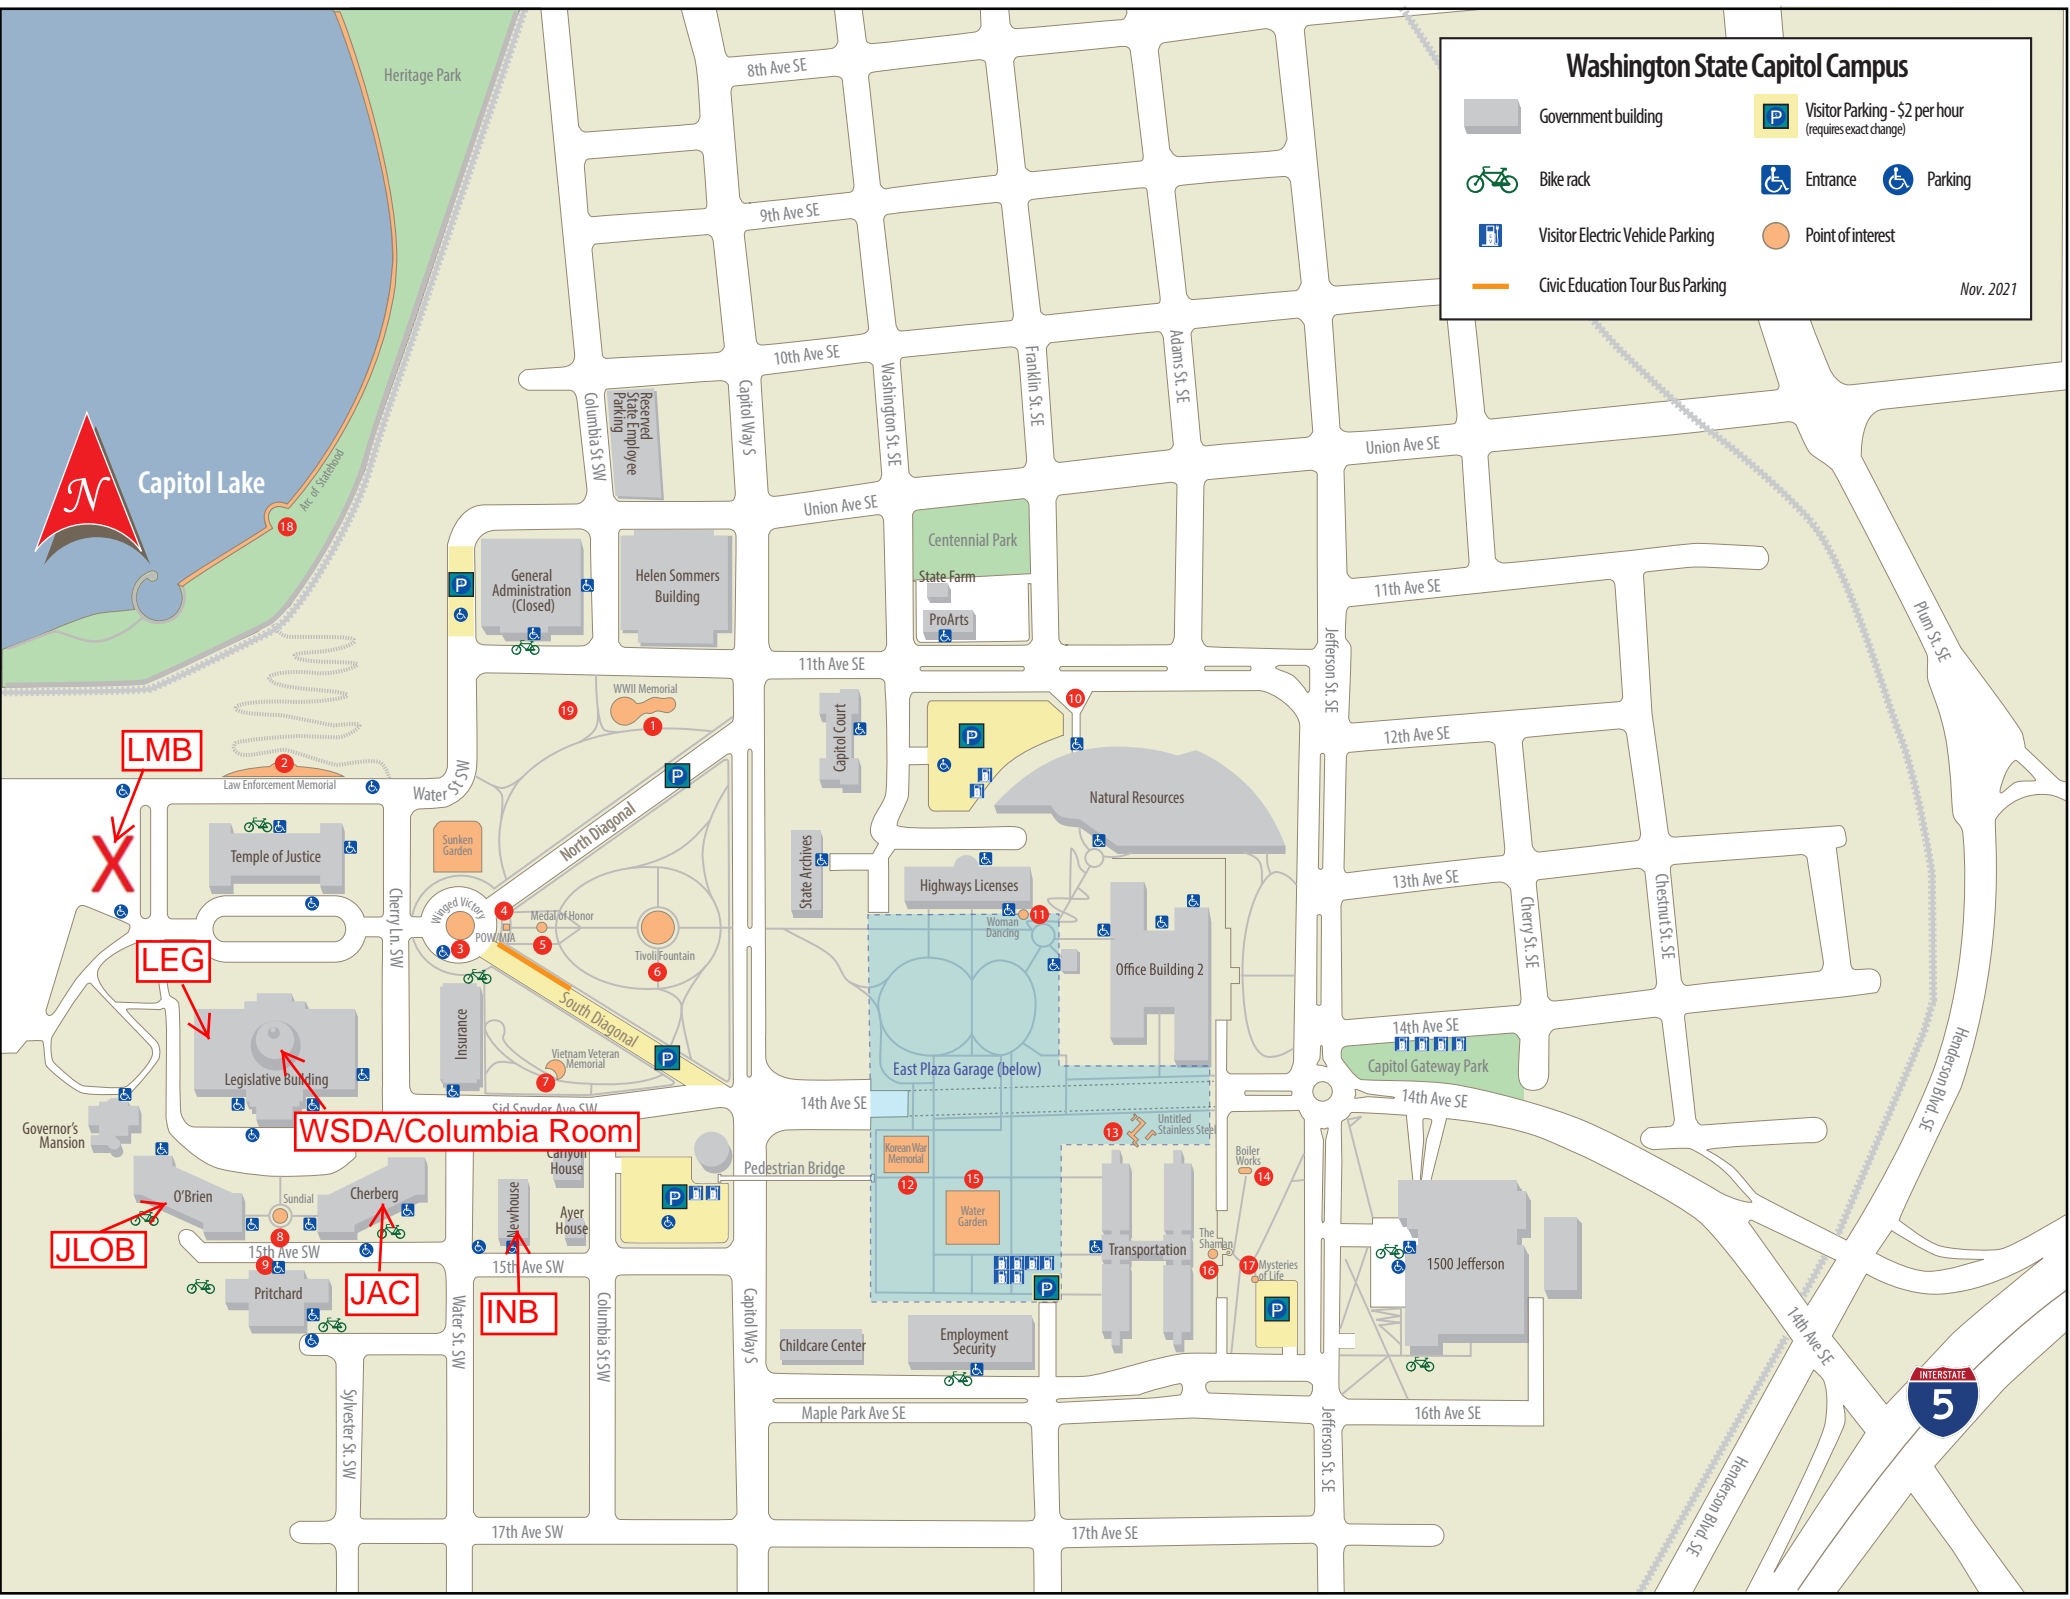

Washington State Capitol Campus

-  Government building
-  Bike rack
-  Visitor Electric Vehicle Parking
-  Civic Education Tour Bus Parking
-  Visitor Parking - \$2 per hour (requires exact change)
-  Entrance
-  Parking
-  Point of interest

Nov. 2021

LMB

LEG

WSDA/Columbia Room

JLOB

JAC

INB