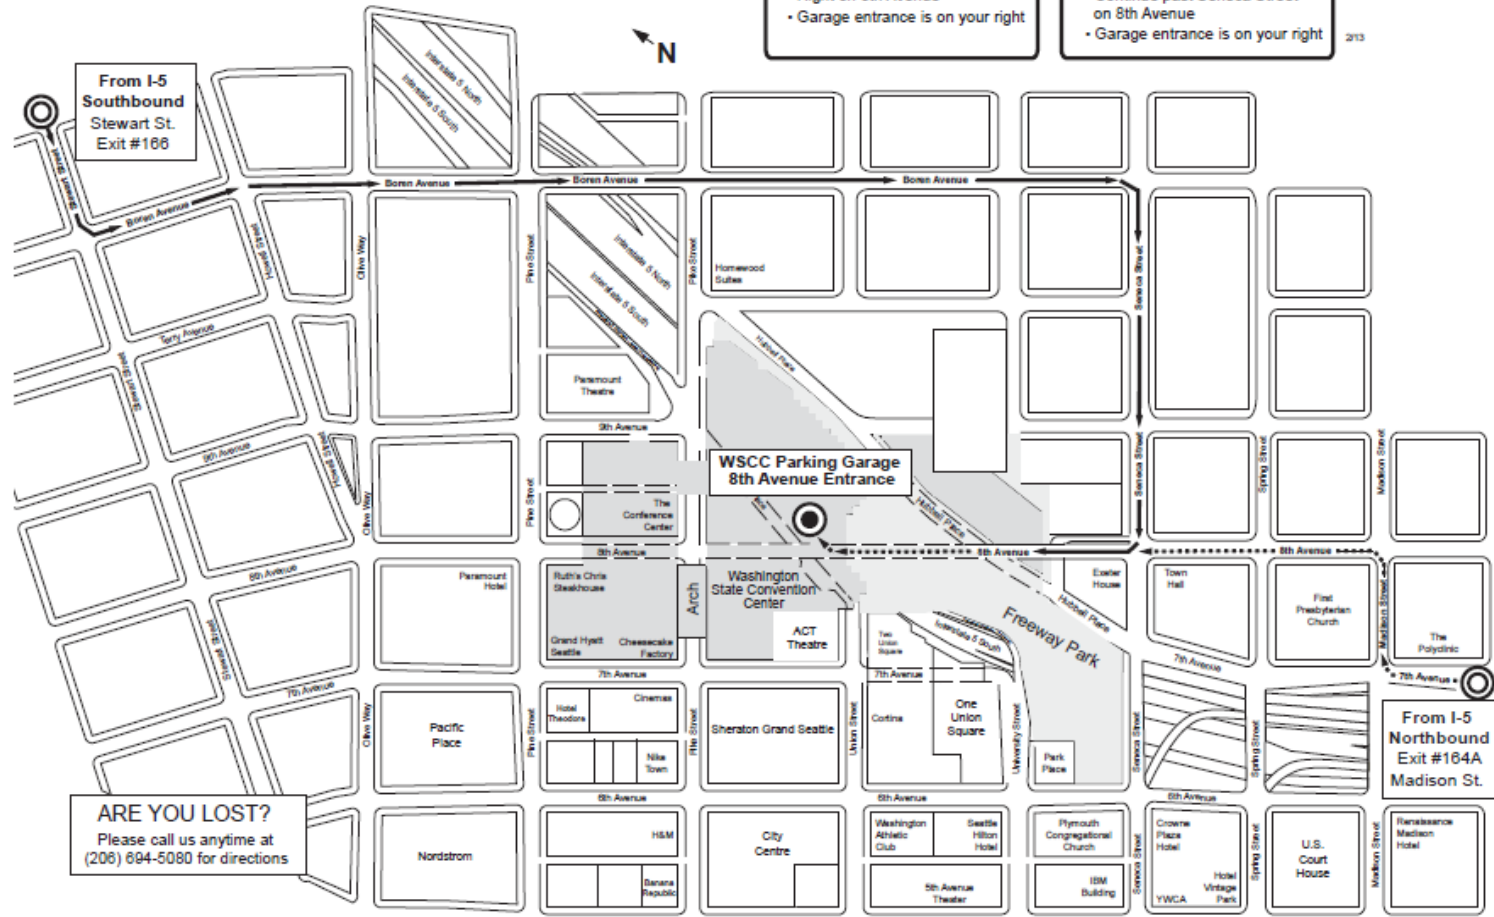


WSCC Main Parking Garage

- **Entrance:** On 8th Avenue, between Pike & Seneca Streets
- **Clearance:** 6'5"
- **Hours:** 5:30 am - 12:00 am 7 days a week

0 to .5 hour	\$6.00
.5 to 1 hour	\$8.00
1 to 2 hours	\$9.00
2 to 3 hours	\$14.00
3 to 4 hours	\$18.00
4 to 6 hours	\$20.00
6 to 8 hours	\$22.00
8 to 10 hours	\$24.00
10 to 12 hours	\$26.00
12 to 14 hours	\$30.00
14 to 18 hours	\$32.00
18 to 24 hours	\$35.00
Evening (In after 5:00pm until 12:00am)	\$7.00
Lost ticket	\$35.00

Washington State Convention Center

Directions to WSCC Parking Garage 8th Avenue Entrance

Maximum Vehicle Height 6' 5"

- FROM I-5 SOUTHBOUND**
- Interstate 5 Southbound
 - Stewart Street exit (#166)
 - Left on Boren Avenue
 - Continue on Boren Avenue to Seneca Street
 - Right on Seneca Street
 - Right on 8th Avenue
 - Garage entrance is on your right

- FROM I-5 NORTHBOUND
and I-90 WESTBOUND**
- Interstate 5 Northbound
 - Madison Street exit (#164A) takes you to 7th Avenue
 - Right on Madison Street
 - Left on 8th Avenue
 - Continue past Seneca Street on 8th Avenue
 - Garage entrance is on your right

ARE YOU LOST?
Please call us anytime at
(206) 694-5080 for directions

Freeway Park Garage

- **Entrance:** On Hubbell Place, between Pike & Seneca Streets
- **Clearance:** 6'9"
- **Hours:** 5:30 am - 8:00 pm Monday through Saturday; closed Sunday