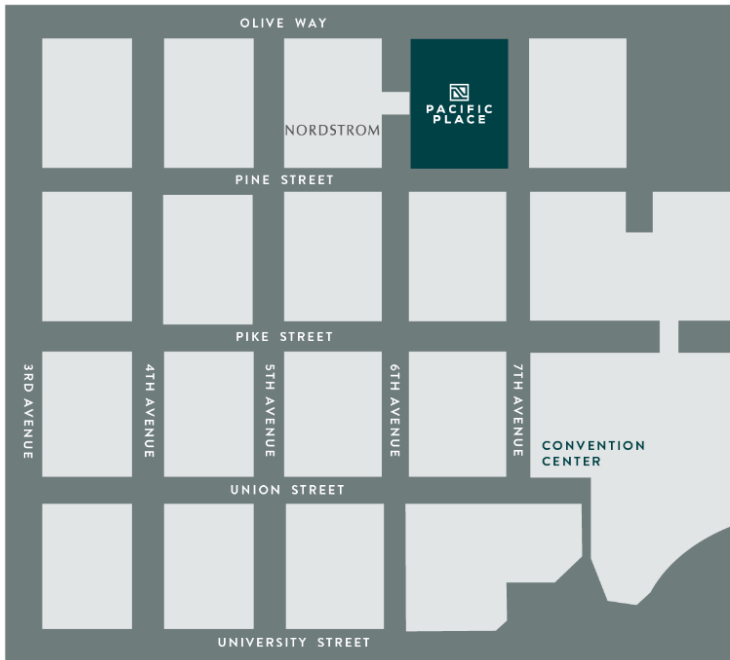

Pacific Place Garage

- **Entrance:** On 6th Avenue between Pine and Olive (on the right) OR on 7th Avenue
- **Clearance:** 6'8"
- **Hours:** 5:00 am - 2:00 am Monday through Saturday; closed Sunday

0 to 1 hour	$7.00
1 to 2 hours	$10.00
2 to 3 hours	$12.00
3 to 4 hours	$15.00
4 to 5 hours	$17.00
5 to 6 hours	$19.00
6 to 7 hours	$22.00
7 to 8 hours	$25.00
8 to 24 hours	$28.00
Weekday Max	$28.00
Saturday Max	$12.00
Lost ticket	$28.00